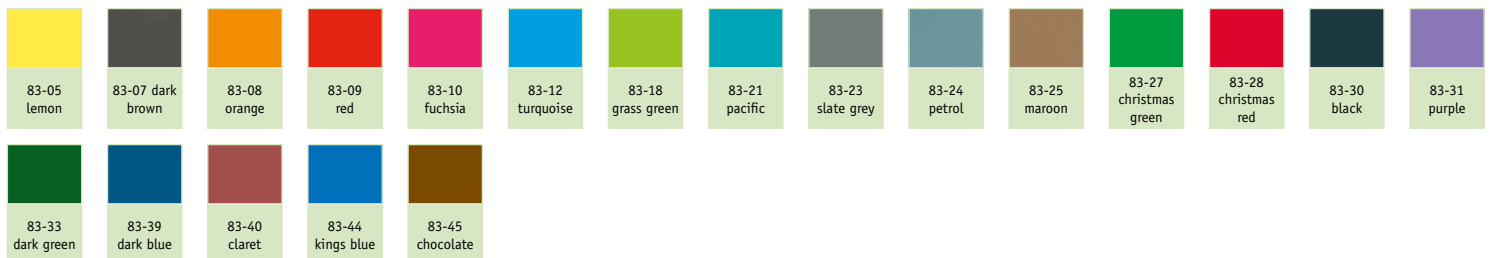

Tab 2 of our Colourswatch Basic Colours Feltmark White / Cream

		
903 carnation white	930 pearly white	957 light grey

Tab 2 of our Colourswatch Basic Colours Feltmark Pale

									
902 silver grey	923 light pink	924 apricot	925 salmon pink	927 cream	928 daffodil yellow	934 blossom	937 mauve	956 baby blue	959 baby pink

Tab 2 of our Colourswatch Basic Colours Feltmark Deep

														
901 raven black	904 azure blue	905 deep purple	906 dark blue	907 grass green	908 dark violet	909 aubergine	910 buttercup yellow	911 orange	912 bright pink	913 purple	914 lilac	915 pink	916 dark green	917 sea green
														
918 red	919 chocolate	920 violet	921 lavender	922 heather	926 caramel	929 cloud grey	931 iris blue	932 turquoise	933 cerise	935 brick red	936 aqua blue	938 dark brown	939 nut brown	940 mango
														
941 night blue	942 light blue	943 christmas red	944 mouse grey	945 olive green	946 dark purple	947 light green	948 mustard yellow	949 sky blue	950 dark green	951 moss green	952 spring green	953 mocca brown	954 army green	955 blue
														
958 grey	960 mustard green													

Tab 3 of our Colourswatch **Basic Colours** **Color Plus Inkjet** **White / Cream**

Tab 3 of our Colourswatch **Basic Colours** **Color Plus Inkjet** **Pale**

Tab 3 of our Colourswatch **Basic Colours** **Color Plus Inkjet** **Deep**

Tab 4 of our Colourswatch **Trends & Design 2-sided Metallic Basic**

Tab 5 of our Colourswatch **Trends & Design 2-sided Metallic Pearl**

Tab 6 of our Colourswatch **Trends & Design 1-sided Metallic**

Tab 7 of our Colourswatch **Translucent Colours Trend Colours - Pearl - Basic**