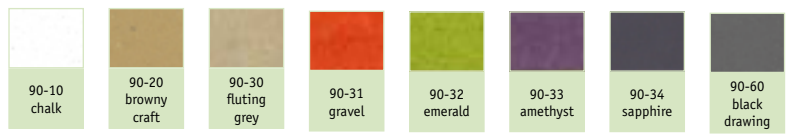

Tab 2 of our Colourswatch Basic Colours Feltmark Deep

														
901 raven black	904 azure blue	905 deep purple	906 dark blue	907 grass green	908 dark violet	909 aubergine	910 buttercup yellow	911 orange	912 bright pink	913 purple	914 lilac	915 pink	916 dark green	917 sea green
														
918 red	919 chocolate	920 violet	921 lavender	922 heather	926 caramel	929 cloud grey	931 iris blue	932 turquoise	933 cerise	935 brick red	936 aqua blue	938 dark brown	939 nut brown	940 mango
														
941 night blue	942 light blue	943 christmas red	944 mouse grey	945 olive green	946 dark purple	947 light green	948 mustard yellow	949 sky blue	950 dark green	951 moss green	952 spring green	953 mocca brown	954 army green	955 blue
														
958 grey	960 mustard green													

Tab 4 of our Colourswatch **Trends & Design 2-sided Metallic Basic**

Tab 5 of our Colourswatch **Trends & Design 2-sided Metallic Pearl**

Tab 6 of our Colourswatch **Trends & Design 1-sided Metallic**

Tab 7 of our Colourswatch **Translucent Colours Trend Colours - Pearl - Basic**

Tab 8 of our Colourswatch **Classics Basic**

Tab 9 of our Colourswatch **Basic Colours** **Marble**

Tab 10 of our Colourswatch **Mirror Board**

Tab 11 of our Colourswatch **Nature Colours** **Recycling**

Tab 12 of our Colourswatch **Peel-Off Vinyl** **Matt Colours**

Tab 12 of our Colourswatch **Peel-Off Vinyl** **Gloss Colours**