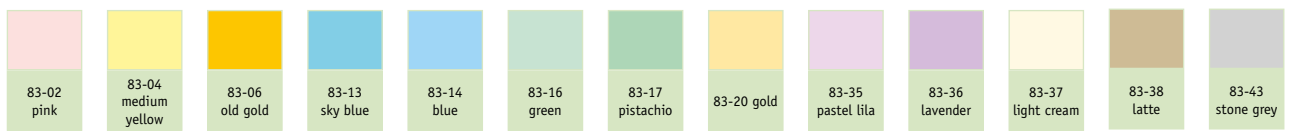

Tab 3 of our Colourswatch   **Basic Colours**   **Color Plus Inkjet**   **White / Cream**

Tab 3 of our Colourswatch   **Basic Colours**   **Color Plus Inkjet**   **Pale**