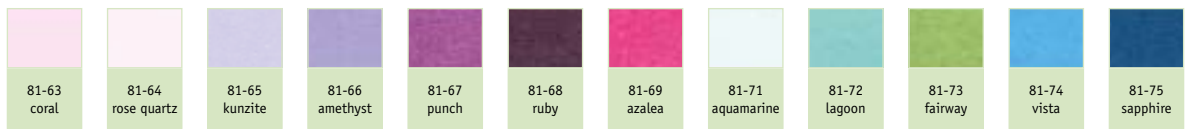

Tab 2 of our Colourswatch Basic Colours Feltmark White / Cream

		
903 carnation white	930 pearly white	957 light grey

Tab 2 of our Colourswatch Basic Colours Feltmark Pale

									
902 silver grey	923 light pink	924 apricot	925 salmon pink	927 cream	928 daffodil yellow	934 blossom	937 mauve	956 baby blue	959 baby pink

Tab 2 of our Colourswatch Basic Colours Feltmark Deep

														
901 raven black	904 azure blue	905 deep purple	906 dark blue	907 grass green	908 dark violet	909 aubergine	910 buttercup yellow	911 orange	912 bright pink	913 purple	914 lilac	915 pink	916 dark green	917 sea green
														
918 red	919 chocolate	920 violet	921 lavender	922 heather	926 caramel	929 cloud grey	931 iris blue	932 turquoise	933 cerise	935 brick red	936 aqua blue	938 dark brown	939 nut brown	940 mango
														
941 night blue	942 light blue	943 christmas red	944 mouse grey	945 olive green	946 dark purple	947 light green	948 mustard yellow	949 sky blue	950 dark green	951 moss green	952 spring green	953 mocca brown	954 army green	955 blue
														
958 grey	960 mustard green													

Tab 3 of our Colourswatch **Basic Colours** **Color Plus Inkjet** **White / Cream**

Tab 3 of our Colourswatch **Basic Colours** **Color Plus Inkjet** **Pale**

Tab 3 of our Colourswatch **Basic Colours** **Color Plus Inkjet** **Deep**

Tab 4 of our Colourswatch **Trends & Design 2-sided Metallic Basic**

Tab 5 of our Colourswatch **Trends & Design 2-sided Metallic Pearl**

Tab 6 of our Colourswatch **Trends & Design 1-sided Metallic**

Tab 7 of our Colourswatch **Translucent Colours Trend Colours - Pearl - Basic**