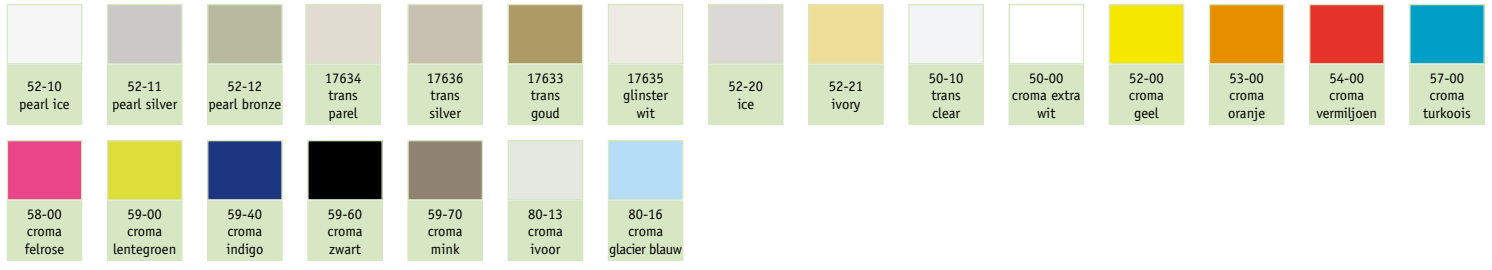

Tab 2 of our Colourswatch Basic Colours Feltmark Deep

														
901 raven black	904 azure blue	905 deep purple	906 dark blue	907 grass green	908 dark violet	909 aubergine	910 buttercup yellow	911 orange	912 bright pink	913 purple	914 lilac	915 pink	916 dark green	917 sea green
														
918 red	919 chocolate	920 violet	921 lavender	922 heather	926 caramel	929 cloud grey	931 iris blue	932 turquoise	933 cerise	935 brick red	936 aqua blue	938 dark brown	939 nut brown	940 mango
														
941 night blue	942 light blue	943 christmas red	944 mouse grey	945 olive green	946 dark purple	947 light green	948 mustard yellow	949 sky blue	950 dark green	951 moss green	952 spring green	953 mocca brown	954 army green	955 blue
														
958 grey	960 mustard green													

Tab 3 of our Colourswatch **Basic Colours** **Color Plus Inkjet** **White / Cream**

Tab 3 of our Colourswatch **Basic Colours** **Color Plus Inkjet** **Pale**

Tab 3 of our Colourswatch **Basic Colours** **Color Plus Inkjet** **Deep**

Tab 4 of our Colourswatch **Trends & Design 2-sided Metallic Basic**

Tab 5 of our Colourswatch **Trends & Design 2-sided Metallic Pearl**

Tab 6 of our Colourswatch **Trends & Design 1-sided Metallic**

Tab 7 of our Colourswatch **Translucent Colours Trend Colours - Pearl - Basic**

Tab 8 of our Colourswatch **Classics Basic**

Tab 9 of our Colourswatch **Basic Colours** **Marble**

Tab 10 of our Colourswatch **Mirror Board**

Tab 11 of our Colourswatch **Nature Colours** **Recycling**