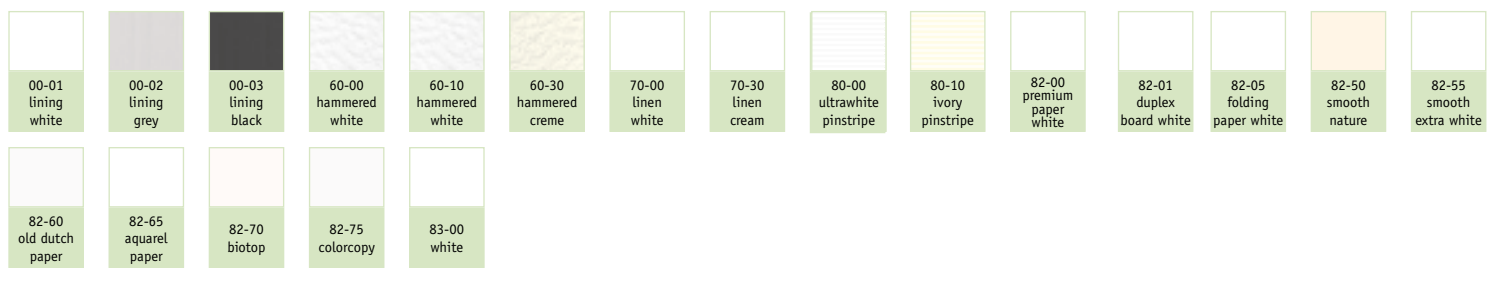

Tab 2 of our Colourswatch Basic Colours Feltmark Deep

														
901 raven black	904 azure blue	905 deep purple	906 dark blue	907 grass green	908 dark violet	909 aubergine	910 buttercup yellow	911 orange	912 bright pink	913 purple	914 lilac	915 pink	916 dark green	917 sea green
														
918 red	919 chocolate	920 violet	921 lavender	922 heather	926 caramel	929 cloud grey	931 iris blue	932 turquoise	933 cerise	935 brick red	936 aqua blue	938 dark brown	939 nut brown	940 mango
														
941 night blue	942 light blue	943 christmas red	944 mouse grey	945 olive green	946 dark purple	947 light green	948 mustard yellow	949 sky blue	950 dark green	951 moss green	952 spring green	953 mocca brown	954 army green	955 blue
														
958 grey	960 mustard green													

Tab 3 of our Colourswatch **Basic Colours** **Color Plus Inkjet** **White / Cream**

Tab 3 of our Colourswatch **Basic Colours** **Color Plus Inkjet** **Pale**

Tab 3 of our Colourswatch **Basic Colours** **Color Plus Inkjet** **Deep**

Tab 4 of our Colourswatch **Trends & Design 2-sided Metallic Basic**

Tab 5 of our Colourswatch **Trends & Design 2-sided Metallic Pearl**

Tab 6 of our Colourswatch **Trends & Design 1-sided Metallic**

Tab 7 of our Colourswatch **Translucent Colours Trend Colours - Pearl - Basic**

Tab 8 of our Colourswatch **Classics Basic**

Tab 9 of our Colourswatch **Basic Colours** **Marble**

Tab 10 of our Colourswatch **Mirror Board**

Tab 11 of our Colourswatch **Nature Colours** **Recycling**