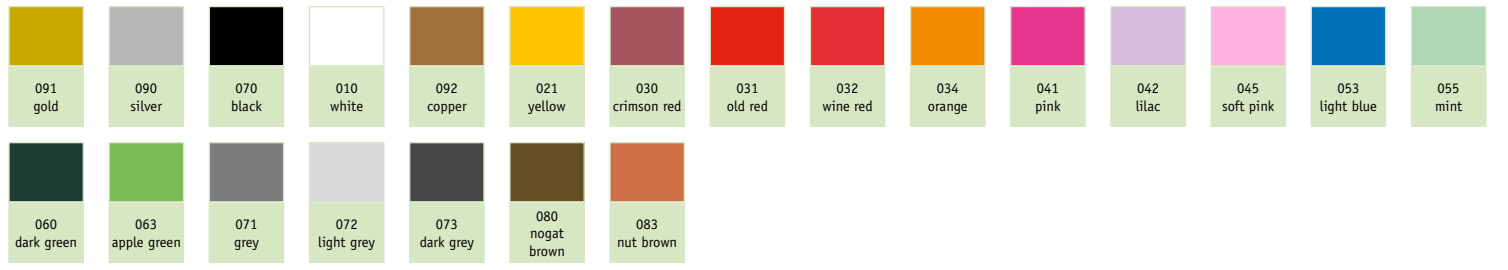

Tab 2 of our Colourswatch Basic Colours Feltmark Deep

														
901 raven black	904 azure blue	905 deep purple	906 dark blue	907 grass green	908 dark violet	909 aubergine	910 buttercup yellow	911 orange	912 bright pink	913 purple	914 lilac	915 pink	916 dark green	917 sea green
														
918 red	919 chocolate	920 violet	921 lavender	922 heather	926 caramel	929 cloud grey	931 iris blue	932 turquoise	933 cerise	935 brick red	936 aqua blue	938 dark brown	939 nut brown	940 mango
														
941 night blue	942 light blue	943 christmas red	944 mouse grey	945 olive green	946 dark purple	947 light green	948 mustard yellow	949 sky blue	950 dark green	951 moss green	952 spring green	953 mocca brown	954 army green	955 blue
														
958 grey	960 mustard green													

Tab 4 of our Colourswatch **Trends & Design 2-sided Metallic Basic**

Tab 5 of our Colourswatch **Trends & Design 2-sided Metallic Pearl**

Tab 6 of our Colourswatch **Trends & Design 1-sided Metallic**

Tab 7 of our Colourswatch **Translucent Colours Trend Colours - Pearl - Basic**

Tab 8 of our Colourswatch **Classics Basic**

Tab 9 of our Colourswatch **Basic Colours** **Marble**

Tab 10 of our Colourswatch **Mirror Board**

Tab 11 of our Colourswatch **Nature Colours** **Recycling**

Tab 12 of our Colourswatch **Peel-Off Vinyl** **Matt Colours**

Tab 12 of our Colourswatch **Peel-Off Vinyl** **Gloss Colours**