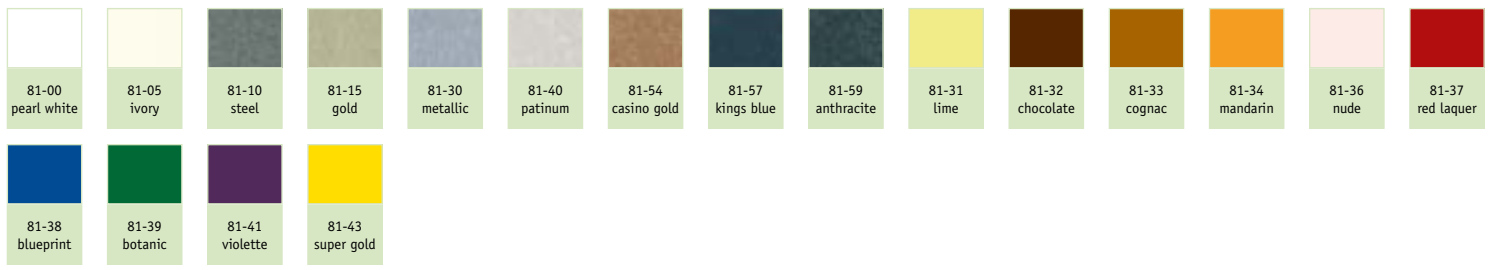

Tab 2 of our Colourswatch Basic Colours Feltmark White / Cream

		
903 carnation white	930 pearly white	957 light grey

Tab 2 of our Colourswatch Basic Colours Feltmark Pale

									
902 silver grey	923 light pink	924 apricot	925 salmon pink	927 cream	928 daffodil yellow	934 blossom	937 mauve	956 baby blue	959 baby pink

Tab 2 of our Colourswatch Basic Colours Feltmark Deep

														
901 raven black	904 azure blue	905 deep purple	906 dark blue	907 grass green	908 dark violet	909 aubergine	910 buttercup yellow	911 orange	912 bright pink	913 purple	914 lilac	915 pink	916 dark green	917 sea green
														
918 red	919 chocolate	920 violet	921 lavender	922 heather	926 caramel	929 cloud grey	931 iris blue	932 turquoise	933 cerise	935 brick red	936 aqua blue	938 dark brown	939 nut brown	940 mango
														
941 night blue	942 light blue	943 christmas red	944 mouse grey	945 olive green	946 dark purple	947 light green	948 mustard yellow	949 sky blue	950 dark green	951 moss green	952 spring green	953 mocca brown	954 army green	955 blue
														
958 grey	960 mustard green													

Tab 3 of our Colourswatch **Basic Colours** **Color Plus Inkjet** **White / Cream**

Tab 3 of our Colourswatch **Basic Colours** **Color Plus Inkjet** **Pale**

Tab 3 of our Colourswatch **Basic Colours** **Color Plus Inkjet** **Deep**

Tab 4 of our Colourswatch **Trends & Design 2-sided Metallic Basic**

Tab 5 of our Colourswatch **Trends & Design 2-sided Metallic Pearl**

Tab 6 of our Colourswatch **Trends & Design 1-sided Metallic**

Tab 7 of our Colourswatch **Translucent Colours Trend Colours - Pearl - Basic**