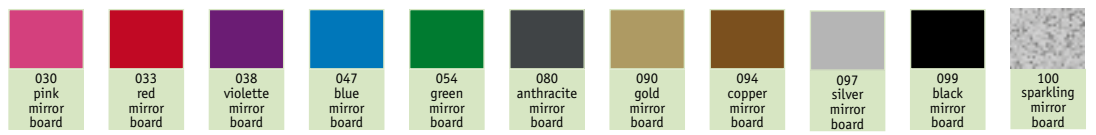

Tab 2 of our Colourswatch Basic Colours Feltmark Deep

														
901 raven black	904 azure blue	905 deep purple	906 dark blue	907 grass green	908 dark violet	909 aubergine	910 buttercup yellow	911 orange	912 bright pink	913 purple	914 lilac	915 pink	916 dark green	917 sea green
														
918 red	919 chocolate	920 violet	921 lavender	922 heather	926 caramel	929 cloud grey	931 iris blue	932 turquoise	933 cerise	935 brick red	936 aqua blue	938 dark brown	939 nut brown	940 mango
														
941 night blue	942 light blue	943 christmas red	944 mouse grey	945 olive green	946 dark purple	947 light green	948 mustard yellow	949 sky blue	950 dark green	951 moss green	952 spring green	953 mocca brown	954 army green	955 blue
														
958 grey	960 mustard green													

Tab 3 of our Colourswatch **Basic Colours** **Color Plus Inkjet** **White / Cream**

Tab 3 of our Colourswatch **Basic Colours** **Color Plus Inkjet** **Pale**

Tab 3 of our Colourswatch **Basic Colours** **Color Plus Inkjet** **Deep**

Tab 4 of our Colourswatch **Trends & Design 2-sided Metallic Basic**

Tab 5 of our Colourswatch **Trends & Design 2-sided Metallic Pearl**

Tab 6 of our Colourswatch **Trends & Design 1-sided Metallic**

Tab 7 of our Colourswatch **Translucent Colours Trend Colours - Pearl - Basic**

Tab 8 of our Colourswatch **Classics Basic**

Tab 9 of our Colourswatch **Basic Colours** **Marble**

Tab 10 of our Colourswatch **Mirror Board**

Tab 11 of our Colourswatch **Nature Colours** **Recycling**