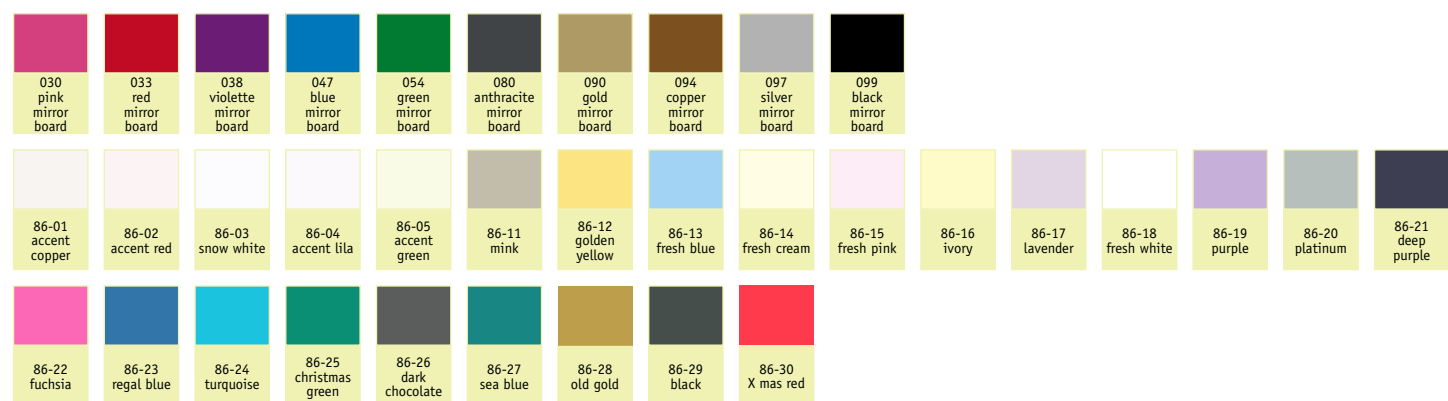

Tab 7 of our Colourswatch Pergamenata paper

Tab 1 of our Colourswatch Basic Colours Laid Paper White / Cream

Tab 1 of our Colourswatch Basic Colours Laid Paper Pale

Tab 1 of our Colourswatch Basic Colours Laid Paper Deep

Tab 3 of our Colourswatch Basic Colours Color Plus Inkjet White / Cream

Tab 3 of our Colourswatch Basic Colours Color Plus Inkjet Pale

Tab 3 of our Colourswatch Basic Colours Color Plus Inkjet Deep

Tab 2 of our Colourswatch Basic Colours Marble

Tab 4 of our Colourswatch Trends & Design 2-sided Metallic Basic

Tab 5 of our Colourswatch Trends & Design 2-sided Metallic Pearl

Tab 6 of our Colourswatch Trends & Design 1-sided Metallic

Tab 7 of our Colourswatch Translucent Colours Trend Colours - Pearl - Basic

Tab 8 of our Colourswatch Classics Basic - Wedding paper

Tab 9 of our Colourswatch Mirror Board + Self Adhesive

Tab 10 of our Colourswatch Nature Colours Recycling