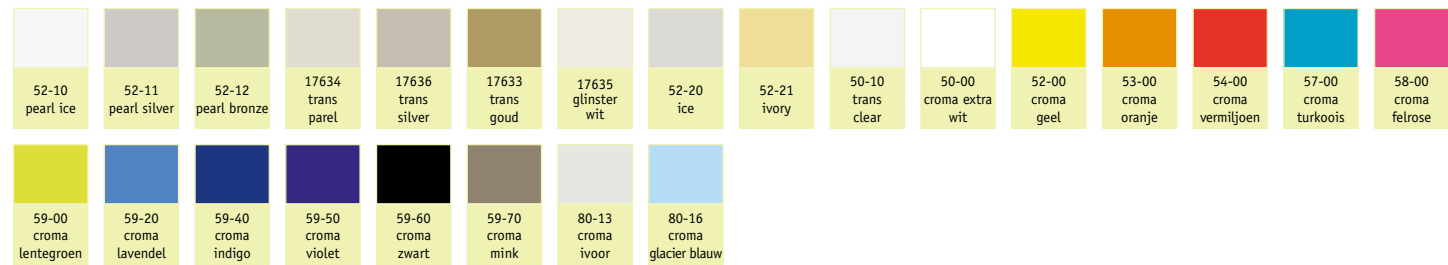

Tab 7 of our Colourswatch Pergamenata paper

Tab 1 of our Colourswatch Basic Colours Laid Paper White / Cream

Tab 1 of our Colourswatch Basic Colours Laid Paper Pale

Tab 1 of our Colourswatch Basic Colours Laid Paper Deep

Tab 3 of our Colourswatch Basic Colours Color Plus Inkjet White / Cream

Tab 3 of our Colourswatch Basic Colours Color Plus Inkjet Pale

Tab 3 of our Colourswatch Basic Colours Color Plus Inkjet Deep

Tab 2 of our Colourswatch Basic Colours Marble

Tab 4 of our Colourswatch Trends & Design 2-sided Metallic Basic

Tab 5 of our Colourswatch Trends & Design 2-sided Metallic Pearl

Tab 6 of our Colourswatch Trends & Design 1-sided Metallic

Tab 7 of our Colourswatch Translucent Colours Trend Colours - Pearl - Basic

Tab 8 of our Colourswatch Classics Basic - Wedding paper

Tab 9 of our Colourswatch Mirror Board + Self Adhesive

Tab 10 of our Colourswatch Nature Colours Recycling