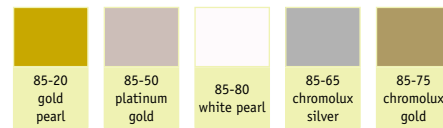

Tab 7 of our Colourswatch Pergamenata paper

Tab 1 of our Colourswatch Basic Colours Laid Paper White / Cream

Tab 1 of our Colourswatch Basic Colours Laid Paper Pale

Tab 1 of our Colourswatch Basic Colours Laid Paper Deep

Tab 3 of our Colourswatch Basic Colours Color Plus Inkjet White / Cream

Tab 3 of our Colourswatch Basic Colours Color Plus Inkjet Pale

Tab 3 of our Colourswatch Basic Colours Color Plus Inkjet Deep

Tab 2 of our Colourswatch Basic Colours Marble

Tab 4 of our Colourswatch Trends & Design 2-sided Metallic Basic

Tab 5 of our Colourswatch Trends & Design 2-sided Metallic Pearl

Tab 6 of our Colourswatch Trends & Design 1-sided Metallic

Tab 7 of our Colourswatch Translucent Colours Trend Colours - Pearl - Basic

Tab 8 of our Colourswatch Classics Basic - Wedding paper

Tab 9 of our Colourswatch Mirror Board + Self Adhesive

Tab 10 of our Colourswatch Nature Colours Recycling