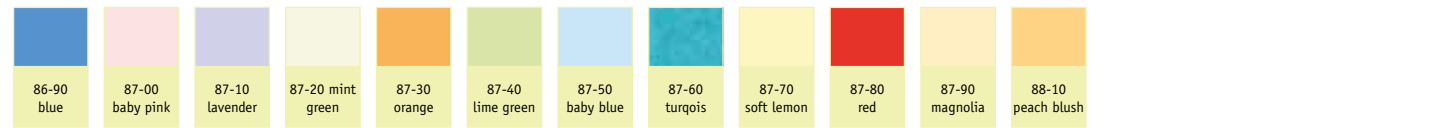

Tab 7 of our Colourswatch Pergamenata paper

Tab 1 of our Colourswatch Basic Colours Laid Paper White / Cream

Tab 1 of our Colourswatch Basic Colours Laid Paper Pale

Tab 1 of our Colourswatch Basic Colours Laid Paper Deep

Tab 3 of our Colourswatch Basic Colours Color Plus Inkjet White / Cream

Tab 3 of our Colourswatch Basic Colours Color Plus Inkjet Pale

Tab 3 of our Colourswatch Basic Colours Color Plus Inkjet Deep

Tab 2 of our Colourswatch Basic Colours Marble

Tab 4 of our Colourswatch Trends & Design 2-sided Metallic Basic

Tab 5 of our Colourswatch Trends & Design 2-sided Metallic Pearl

Tab 6 of our Colourswatch Trends & Design 1-sided Metallic

Tab 7 of our Colourswatch Translucent Colours Trend Colours - Pearl - Basic