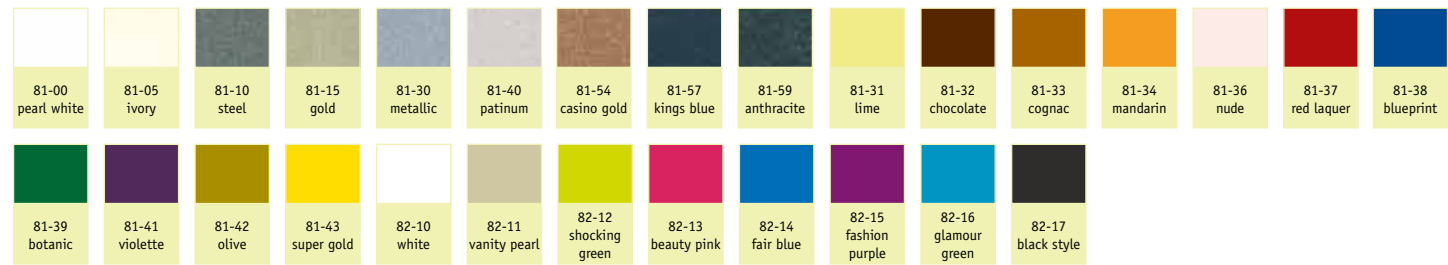

Tab 7 of our Colourswatch Pergamenata paper

Tab 1 of our Colourswatch Basic Colours Laid Paper White / Cream

Tab 1 of our Colourswatch Basic Colours Laid Paper Pale

Tab 1 of our Colourswatch Basic Colours Laid Paper Deep

Tab 3 of our Colourswatch Basic Colours Color Plus Inkjet White / Cream

Tab 3 of our Colourswatch Basic Colours Color Plus Inkjet Pale

Tab 3 of our Colourswatch Basic Colours Color Plus Inkjet Deep

Tab 2 of our Colourswatch Basic Colours Marble

Tab 4 of our Colourswatch Trends & Design 2-sided Metallic Basic

Tab 5 of our Colourswatch Trends & Design 2-sided Metallic Pearl

Tab 6 of our Colourswatch Trends & Design 1-sided Metallic

Tab 7 of our Colourswatch Translucent Colours Trend Colours - Pearl - Basic