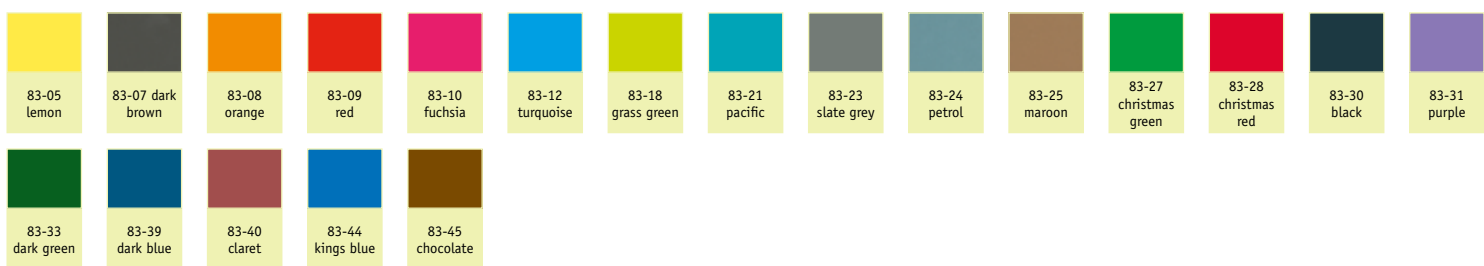

Tab 7 of our Colourswatch Pergamenata paper

Tab 1 of our Colourswatch Basic Colours Laid Paper White / Cream

Tab 1 of our Colourswatch Basic Colours Laid Paper Pale

Tab 1 of our Colourswatch Basic Colours Laid Paper Deep

Tab 3 of our Colourswatch Basic Colours Color Plus Inkjet White / Cream

Tab 3 of our Colourswatch Basic Colours Color Plus Inkjet Pale

Tab 3 of our Colourswatch Basic Colours Color Plus Inkjet Deep

Tab 2 of our Colourswatch Basic Colours Marble

Tab 4 of our Colourswatch Trends & Design 2-sided Metallic Basic

Tab 5 of our Colourswatch Trends & Design 2-sided Metallic Pearl

Tab 6 of our Colourswatch Trends & Design 1-sided Metallic

Tab 7 of our Colourswatch Translucent Colours Trend Colours - Pearl - Basic

Tab 8 of our Colourswatch Classics Basic - Wedding paper

Tab 9 of our Colourswatch Mirror Board + Self Adhesive

Tab 10 of our Colourswatch Nature Colours Recycling