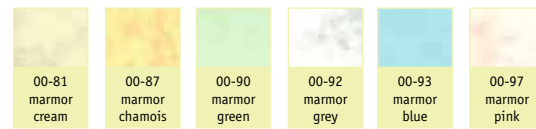

Tab 7 of our Colourswatch Pergamenata paper

Tab 1 of our Colourswatch Basic Colours Laid Paper White / Cream

Tab 1 of our Colourswatch Basic Colours Laid Paper Pale

Tab 1 of our Colourswatch Basic Colours Laid Paper Deep

Tab 3 of our Colourswatch Basic Colours Color Plus Inkjet White / Cream

Tab 3 of our Colourswatch Basic Colours Color Plus Inkjet Pale

Tab 3 of our Colourswatch Basic Colours Color Plus Inkjet Deep

Tab 2 of our Colourswatch Basic Colours Marble

Tab 4 of our Colourswatch Trends & Design 2-sided Metallic Basic

Tab 5 of our Colourswatch Trends & Design 2-sided Metallic Pearl

Tab 6 of our Colourswatch Trends & Design 1-sided Metallic

Tab 7 of our Colourswatch Translucent Colours Trend Colours - Pearl - Basic