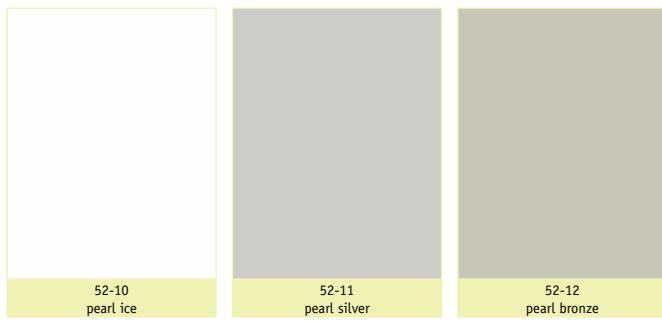

Tab 7 of our Colourswatch Pergamenata paper

Tab 1 of our Colourswatch Basic Colours Laid Paper White / Cream

Tab 1 of our Colourswatch Basic Colours Laid Paper Pale

Tab 1 of our Colourswatch Basic Colours Laid Paper Deep

Tab 3 of our Colourswatch Basic Colours Color Plus Inkjet White / Cream

Tab 3 of our Colourswatch Basic Colours Color Plus Inkjet Pale

Tab 3 of our Colourswatch Basic Colours Color Plus Inkjet Deep

Tab 2 of our Colourswatch Basic Colours Marble

Tab 4 of our Colourswatch Trends & Design 2-sided Metallic Basic

Tab 5 of our Colourswatch Trends & Design 2-sided Metallic Pearl

Tab 6 of our Colourswatch Trends & Design 1-sided Metallic

Tab 7 of our Colourswatch Translucent Colours Trend Colours - Pearl - Basic